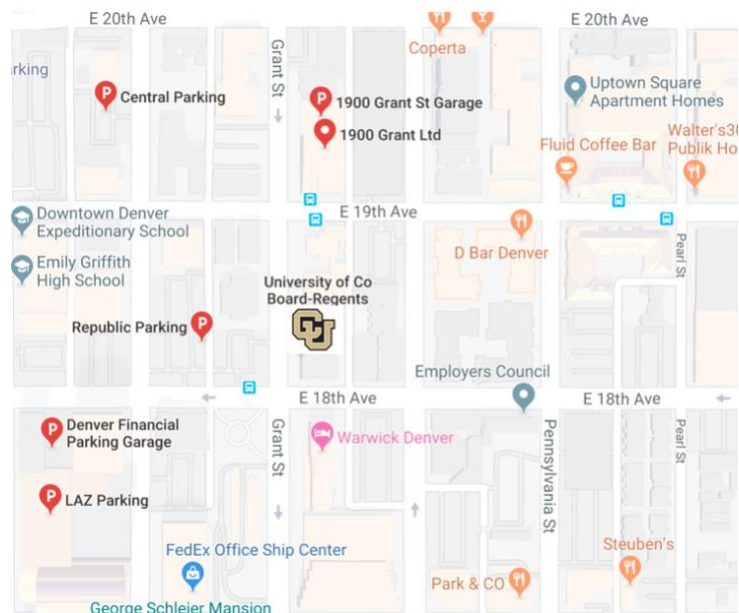

Directions to CU System 1800 Grant St., Denver, CO 80203

From the north:

- Southbound I-25 to Park Ave
- Park Ave east to Broadway
- Broadway south to 19th Ave
- East on 19th Ave to Grant St.
- South on Grant St. to 1800 Grant

From the south:

- Northbound I-25 to Colfax Ave eastbound
- Turn left on Glenarm Pl.
- Turn right on E. 19th Ave
- Turn right on Grant St.

[Please click here for Google Maps directions to 1800 Grant St.](#)

Parking

Visitor parking in the alley behind 1800 Grant is available on a first-come, first-served basis. There is free two-hour parking on Grant, Logan, 18th and 19th, as well as several paid parking lots within walking distance. ADA accessible parking spaces are available in the back of the building.

[Please click here for parking options in the 1800 Grant area.](#)