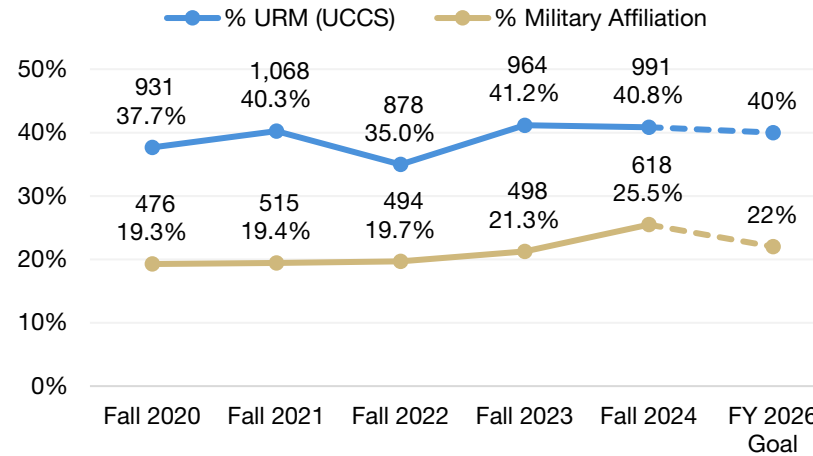

New Student Diversity | Percentage URM & Military Affiliation

★ STRATEGIC METRIC WITH 2026 GOAL

Fall 2020 to Fall 2024

Percentages reflect new students for each reporting period and do not reflect the share of total enrollment.

URM (Under-Represented Minority) is defined uniquely at each campus based on the campus population.

Military Affiliation includes veterans and dependents of veterans.

Boulder: New Student Diversity

UCCS: New Student Diversity