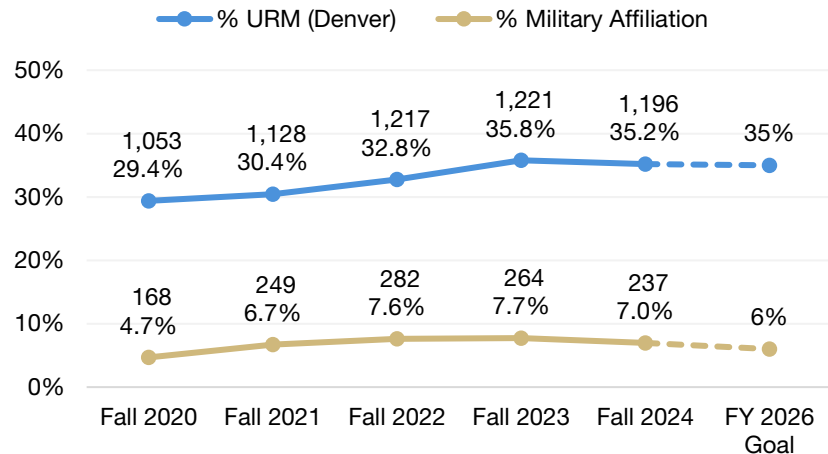

New Student Diversity | Percentage URM & Military Affiliation

★ STRATEGIC METRIC WITH 2026 GOAL

Fall 2020 to Fall 2024

Percentages reflect new students for each reporting period and do not reflect the share of total enrollment.

URM (Under-Represented Minority) is defined uniquely at each campus based on the campus population.

Military Affiliation includes veterans and dependents of veterans.

Boulder: New Student Diversity

UCCS: New Student Diversity

Denver: New Student Diversity

Anschutz: New Student Diversity