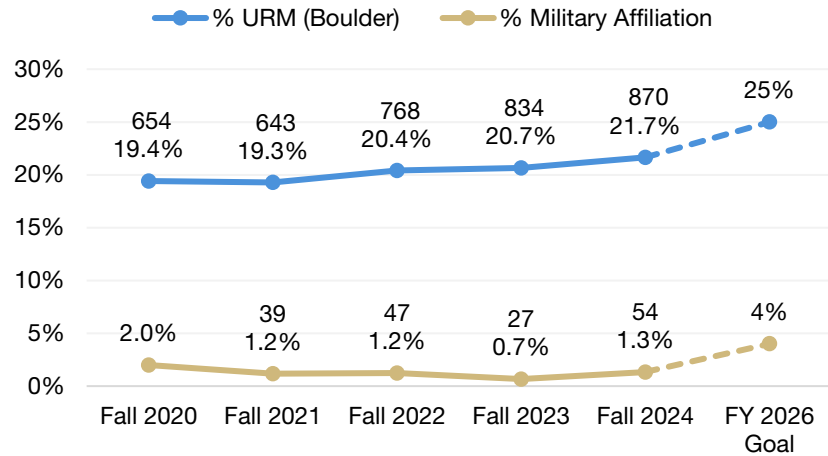

New Student Diversity | Percentage URM & Military Affiliation

★ STRATEGIC METRIC WITH 2026 GOAL

Fall 2020 to Fall 2024

Percentages reflect new students for each reporting period and do not reflect the share of total enrollment.

URM (Under-Represented Minority) is defined uniquely at each campus based on the campus population.

Military Affiliation includes veterans and dependents of veterans.

Boulder: New Student Diversity

UCCS: New Student Diversity