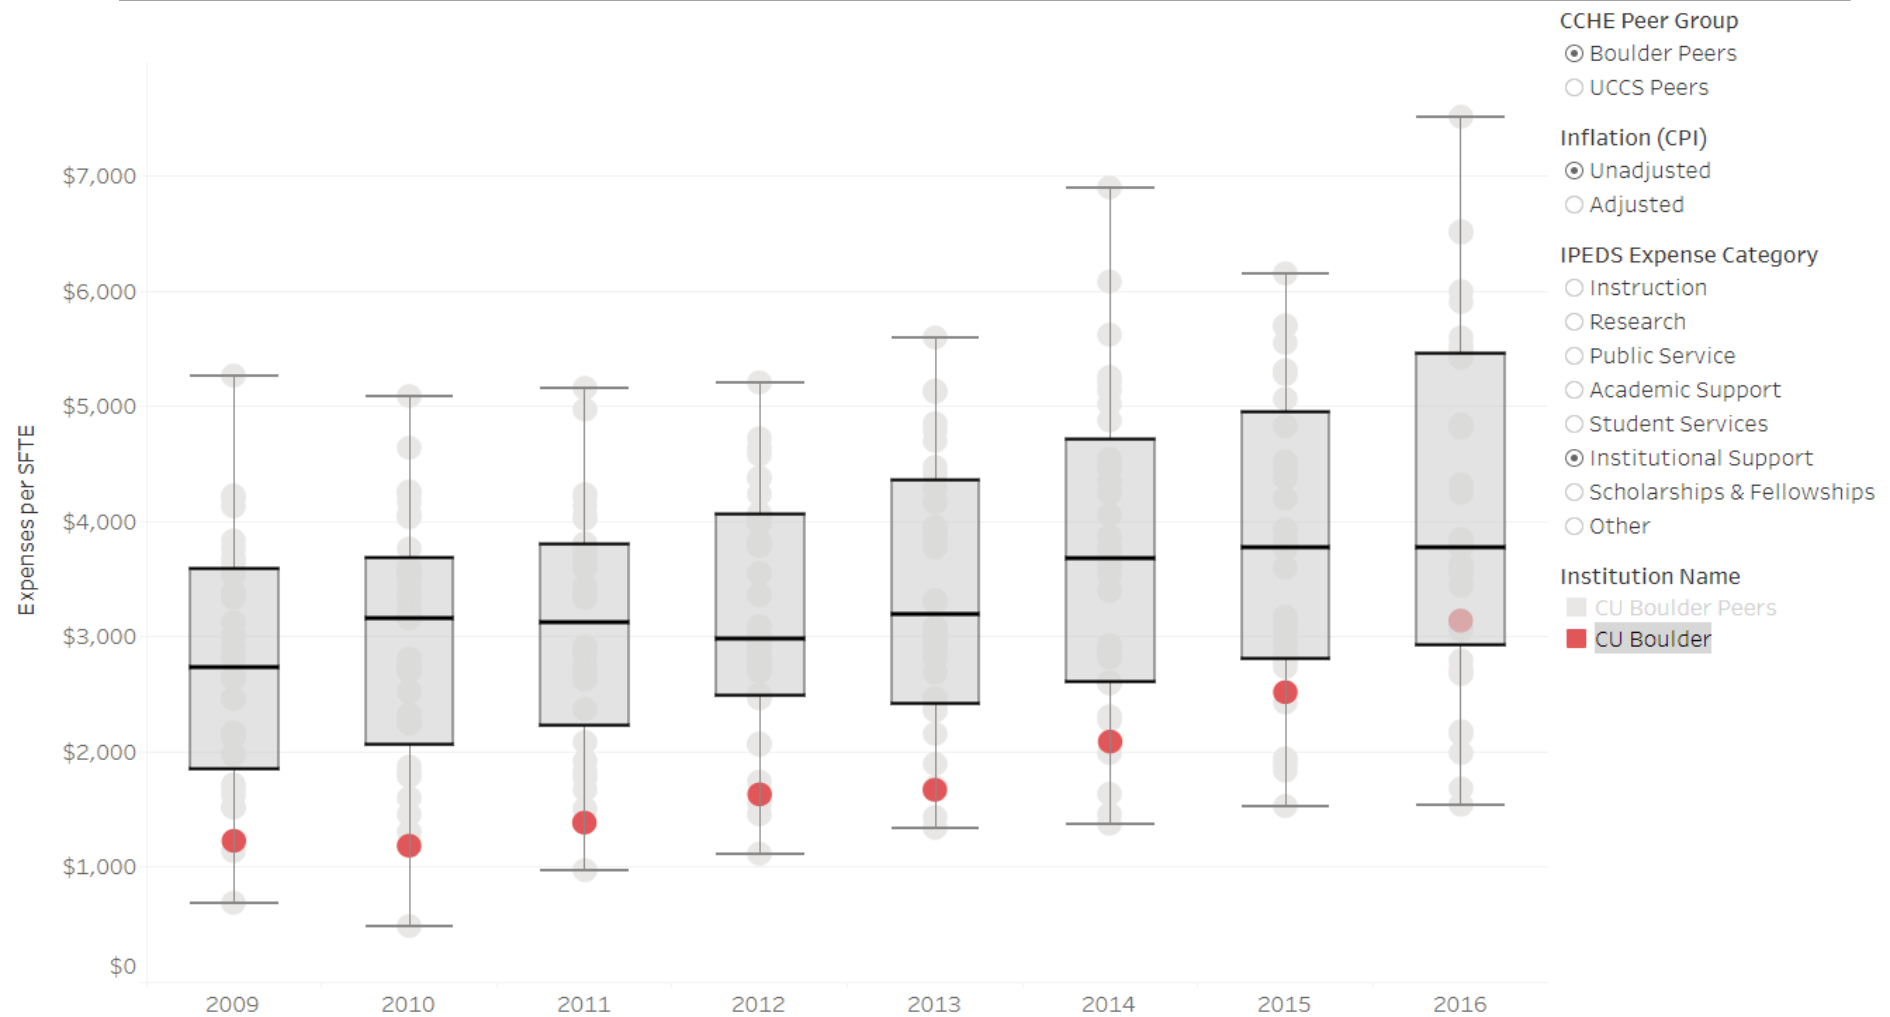

Institutional Support Expenses per SFTE

CU Boulder, IPEDS to CCHE Peers

Source: IPEDS 2016