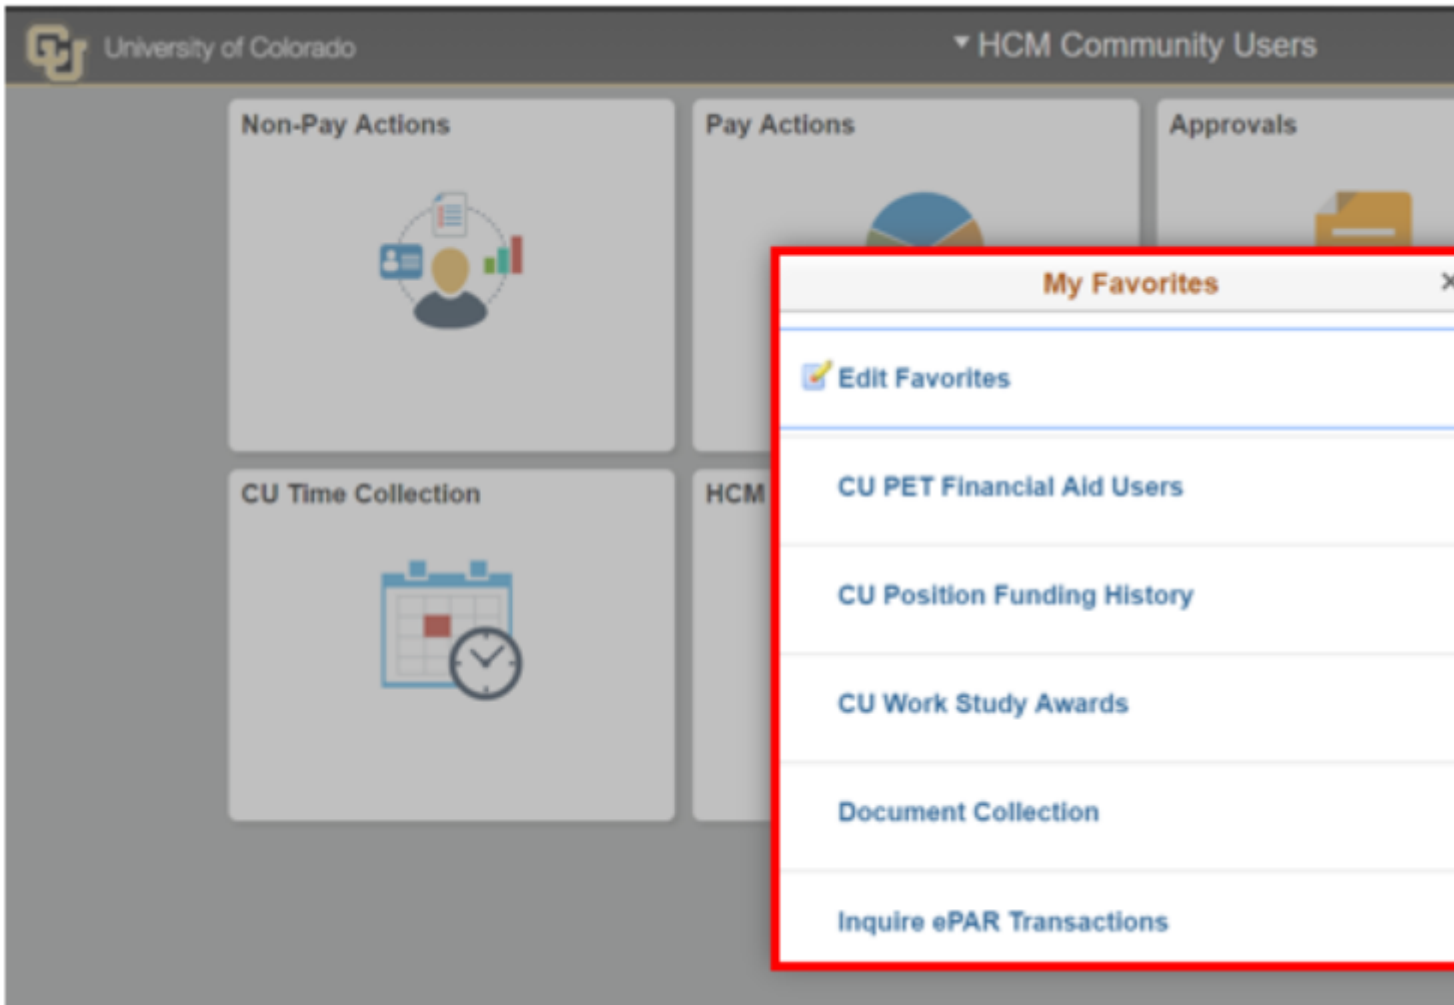

### **HCM Favorites Title**

The HCM Favorites tile can be found on the HCM Community Users dashboard:

▼ HCM Community Users

Non-Pay Actions

Pay Actions

Approvals

Benefits Administrator

New Hire Tasks

HCM WorkCenter

Accounting WorkCenter

Employee Services WorkCenter

HCM Favorites

[3]

Clicking it will populate a menu with an option to edit favorites, as well as a list of the user's favorite HCM pages so they can access them with fewer clicks.