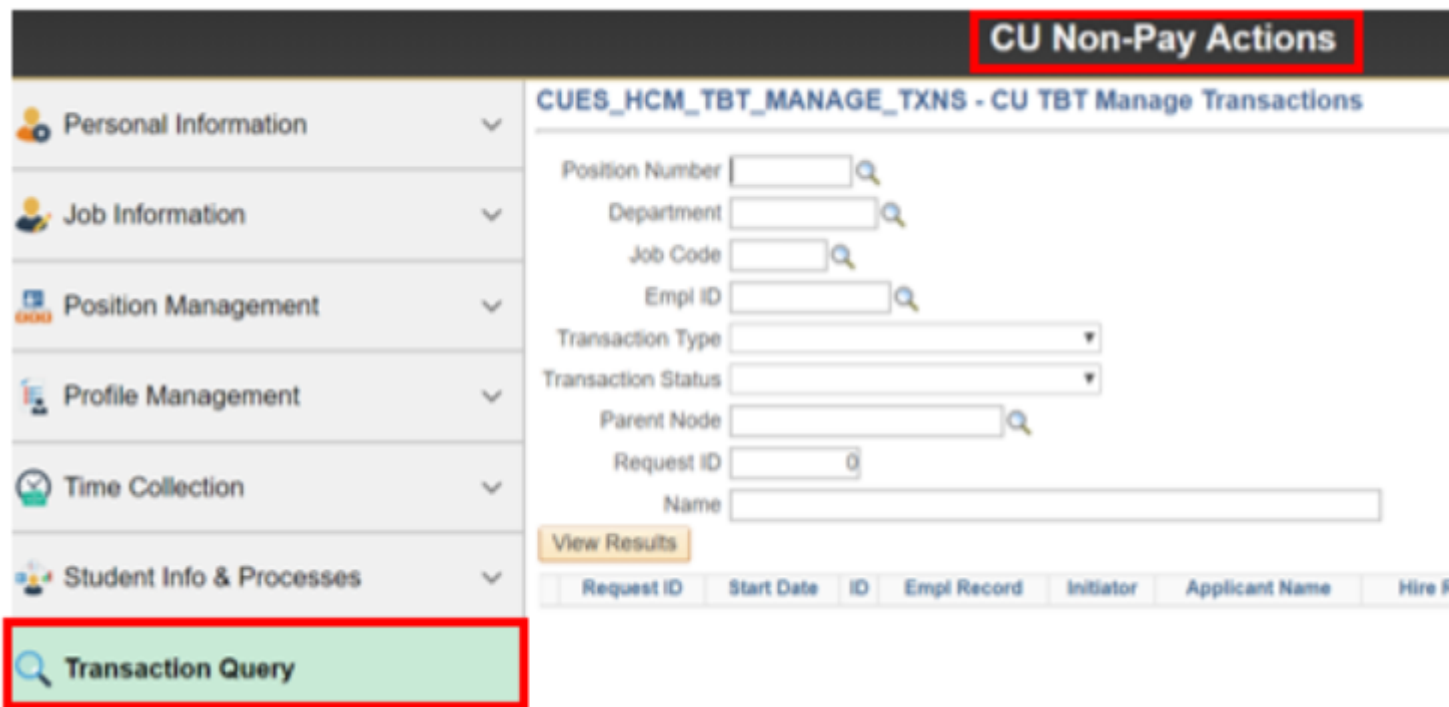

[5]

Navigate to it in the Non-Pay Actions tile by using this path: **HCM Community Users dashboard > Non-Pay Actions > HCM Favorites** [7], **Favorites Tile** [8], **Transaction Query** [9], **System Enhancements** [10]

Display Title:

Favorites tile, Transaction Query links added to HCM

Send email when Published:

No

Source URL: <https://www.cu.edu/blog/hcm-community/favorites-tile-transaction-query-links-added-hcm>

Links

- [1] <https://www.cu.edu/blog/hcm-community/favorites-tile-transaction-query-links-added-hcm>
- [2] <https://www.cu.edu/blog/hcm-community/author/10695>
- [3] <https://www.cu.edu/sites/default/files/HCM%20Favorites.png>
- [4] <https://www.cu.edu/sites/default/files/My%20Favorites.png>
- [5] <https://www.cu.edu/sites/default/files/CU%20Non-Pay%20Actions_0.png>
- [6] <https://www.cu.edu/sites/default/files/CU%20Pay%20Actions.png>
- [7] <https://www.cu.edu/blog/hcm-community/tag/hcm-favorites>
- [8] <https://www.cu.edu/blog/hcm-community/tag/favorites-tile>
- [9] <https://www.cu.edu/blog/hcm-community/tag/transaction-query>
- [10] <https://www.cu.edu/blog/hcm-community/tag/system-enhancements>