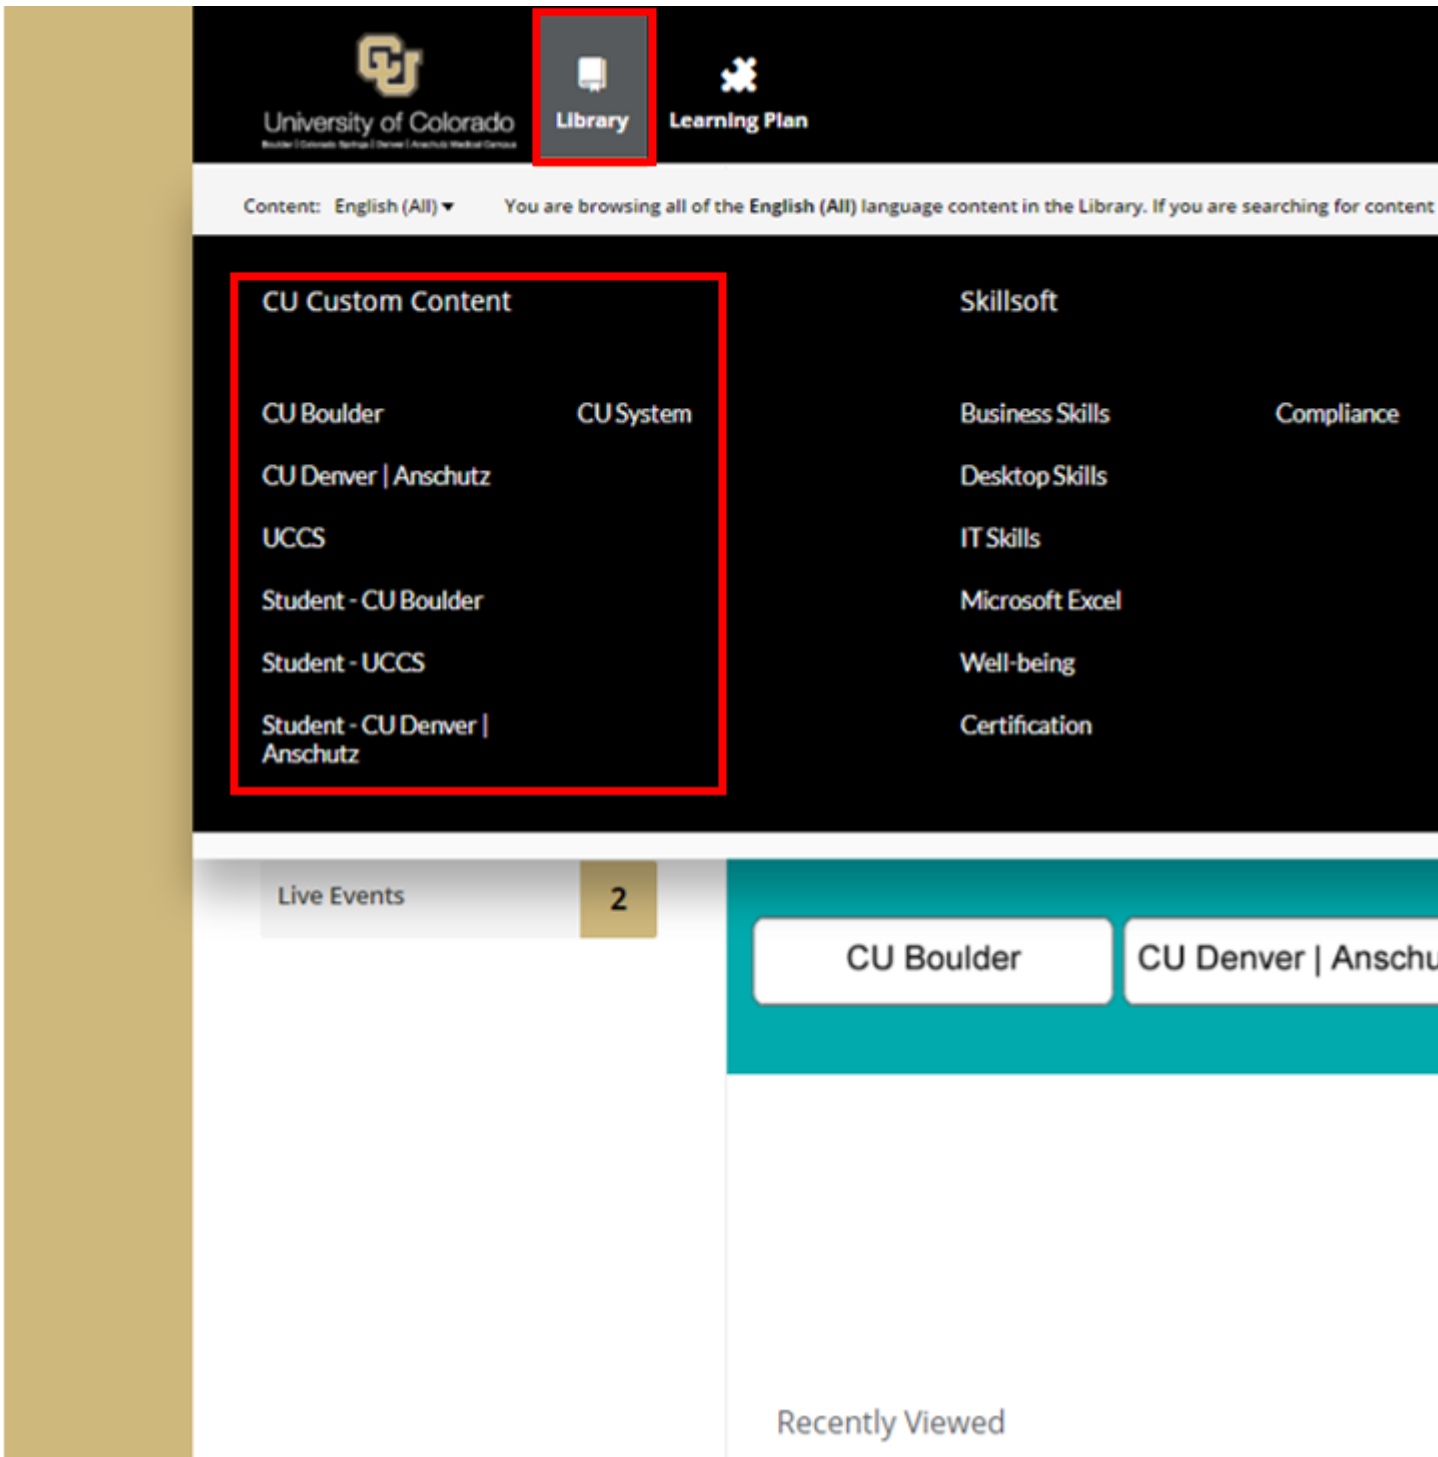

Employee ID:

My Info ▾

Last Confirmed Check

January 31, 2018

My Compensation ▾

[4]

4. In Skillsoft, select **Library** from the top of the screen.?

[5]

5. Select **HCM** from the left-hand **Categories** menu. Locate the **CU: HCM Updating Data** course and click **LAUNCH** to start the course.

The screenshot shows the University of Colorado Learning Plan interface. The top navigation bar includes the University of Colorado logo, 'Library', and 'Learning Plan' tabs, along with a search bar and language selection. The left sidebar lists various categories, with 'HCM' highlighted in a red box. The main content area displays a list of HCM courses, with 'CU: HCM Updating Data' highlighted in a red box. The course details for 'CU: HCM Updating Data' are: Custom - Course: 1 Hour.