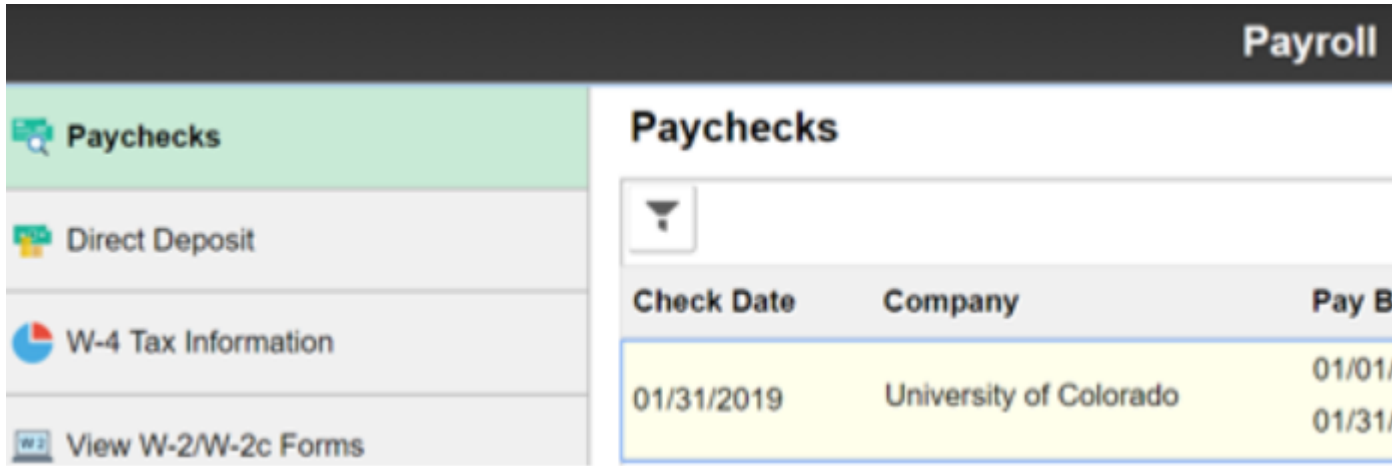

CU Portal ^[4], [paychecks](#) ^[5], [HCM](#) ^[6]

Display Title:

Need to access a past paystub? Find them all in the portal.

Send email when Published:

No

Source URL:<https://www.cu.edu/blog/work-life/need-access-past-paystub-find-them-all-portal>

Links

[1] <https://www.cu.edu/blog/work-life/need-access-past-paystub-find-them-all-portal>

[2] <https://www.cu.edu/blog/work-life/author/18084> [3] <http://my.cu.edu> [4] <https://www.cu.edu/blog/work-life/tag/cu-portal> [5] <https://www.cu.edu/blog/work-life/tag/paychecks> [6] <https://www.cu.edu/blog/work-life/tag/hcm>