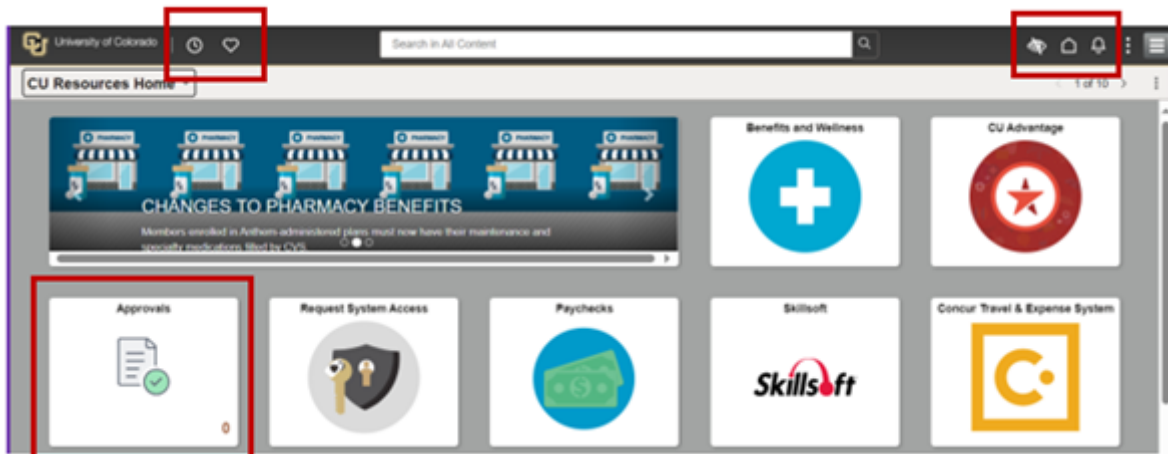

## Preview interface changes in the employee portal [1]

November 9, 2023 by [UIS Communications](#) [2]

You may notice some subtle updates within the employee portal.

### Highlights:

- The **Quick Access Bar** is now part of the top banner, providing one-click access to your recently visited items.
- Icons and tiles have received a slight update. For example, notifications are still represented by a bell, but it is now a simpler design.
- The Approvals tile displays a modernized icon.
- The option to [personalize your homepage](#) [3] can now be found by clicking the lower three vertical dots.